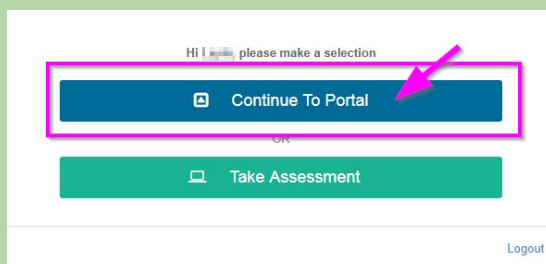

STUDENT INSTRUCTIONS FOR TAKING A FAST ASSESSMENT

- ❑ Open the **Student Portal** in Illuminate <https://sdusd.illuminatehc.com/>
- ❑ DO NOT type your Student ID or Password where the X is
- ❑ Instead, click this button **SIGN IN WITH SAML**

- ❑ Type in your Student ID
- ❑ Type in your Password
- ❑ Click **Sign in**

- ❑ Click **Continue to Portal**

- ❑ Click on **FastBridge Learning**

- ❑ Your teacher will instruct you which fish to click on to begin your test