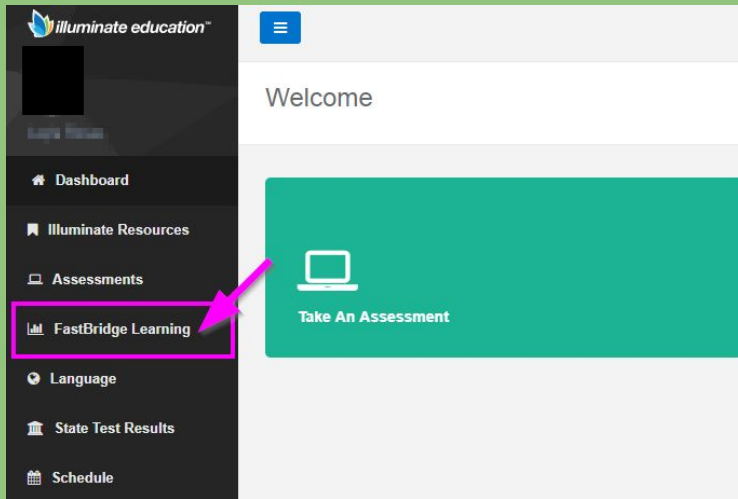

STUDENT INSTRUCTIONS FOR TAKING A FAST ASSESSMENT

- ❑ Open the **Student Portal** in Illuminate <https://sdusd.illuminatehc.com/>
- ❑ DO NOT type your Student ID or Password where the X is
- ❑ Instead, click this button **SIGN IN WITH SAML**

- ❑ Type in your Student ID
- ❑ Type in your Password
- ❑ Click **Sign in**

- ❑ Click **Continue to Portal**

- ❑ Click on **FastBridge Learning**

- ❑ Your teacher will instruct you which fish to click on to begin your test