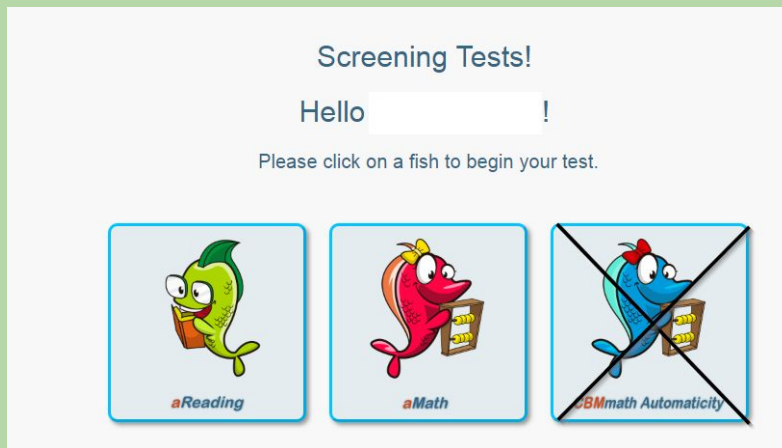

STUDENT INSTRUCTIONS FOR TAKING A FAST ASSESSMENT

- ❑ Open the **Student Portal** in Illuminate <https://sdusd.illuminatehc.com/>
- ❑ DO NOT type your Student ID or Password where the X is
- ❑ Instead, click this button **SIGN IN WITH SAML**

- ❑ Type in your Student ID
- ❑ Type in your Password
- ❑ Click **Sign in**

- ❑ Click **Continue to Portal**

- ❑ Click on **FastBridge Learning**

- ❑ Your teacher will instruct you which fish to click on to begin your test