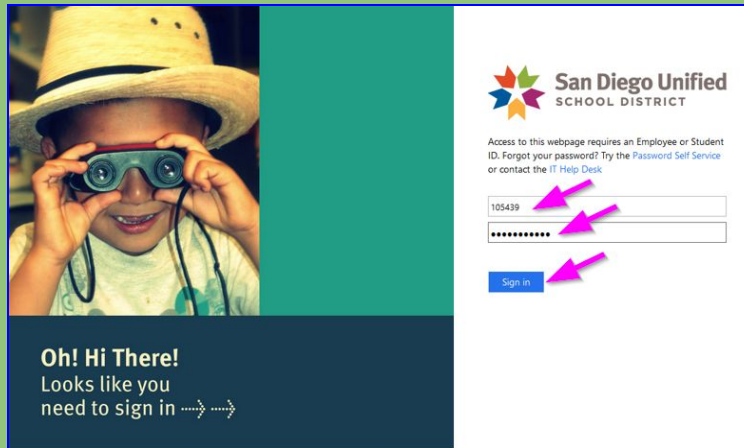

STUDENT INSTRUCTIONS FOR TAKING A FAST ASSESSMENT

- ❑ Open the **Student Portal** in Illuminate <https://sdusd.illuminatehc.com/>
- ❑ DO NOT type your Student ID or Password where the X is
- ❑ Instead, click this button **SIGN IN WITH SAML**

- ❑ Type in your Student ID
- ❑ Type in your Password
- ❑ Click **Sign in**

- ❑ Click **Continue to Portal**

- ❑ Click on **FastBridge Learning**

- ❑ Your teacher will instruct you which fish to click on to begin your test