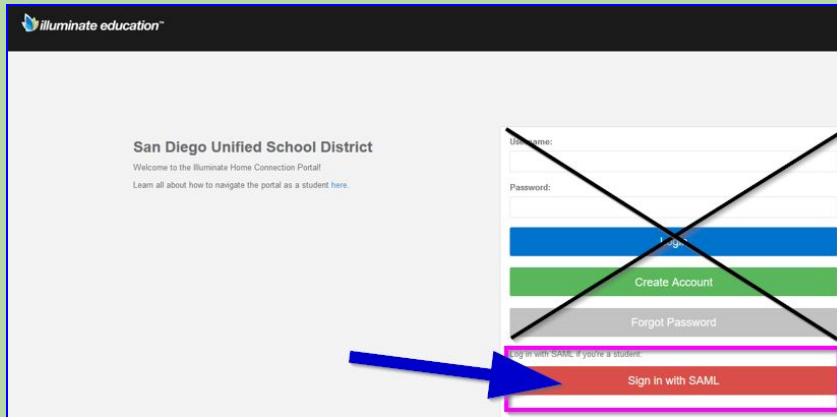

STUDENT INSTRUCTIONS FOR TAKING A FAST ASSESSMENT

- ❑ Open the **Student Portal** in Illuminate <https://sdusd.illuminatehc.com/>
- ❑ DO NOT type your Student ID or Password where the X is
- ❑ Instead, click this button **SIGN IN WITH SAML**

- ❑ Type in your Student ID
- ❑ Type in your Password
- ❑ Click **Sign in**

- ❑ Click **Continue to Portal**

- ❑ Click on **FastBridge Learning**

- ❑ Your teacher will instruct you which fish to click on to begin your test